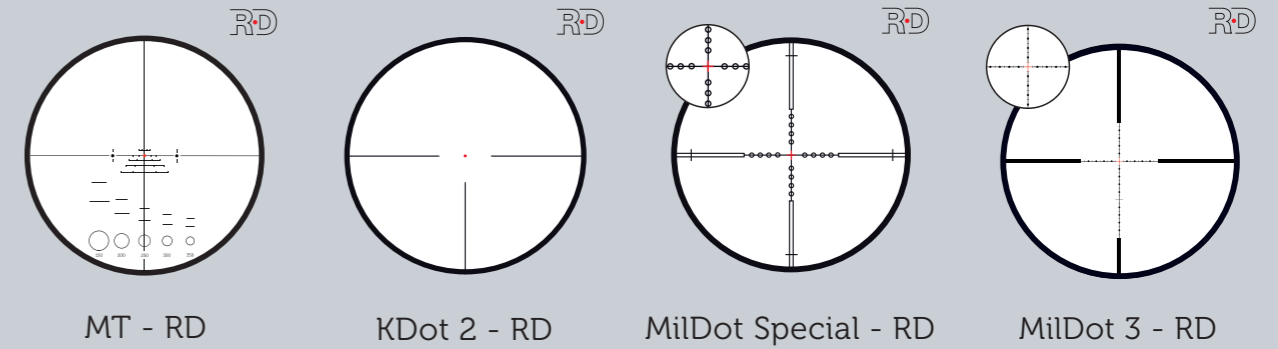

# Meopta is a proud sponsor of the Czech Biathlon Team.

The Czech National Biathlon Team uses Meopta spotting scopes.

Meopta is also proud to support the Norwegian Biathlon team by providing premium quality MeoStar S2 82mm HD spotting scopes for use in all their trainings and competitions. The Norwegian National Biathlon Team uses the MeoStar S2 82 HD.