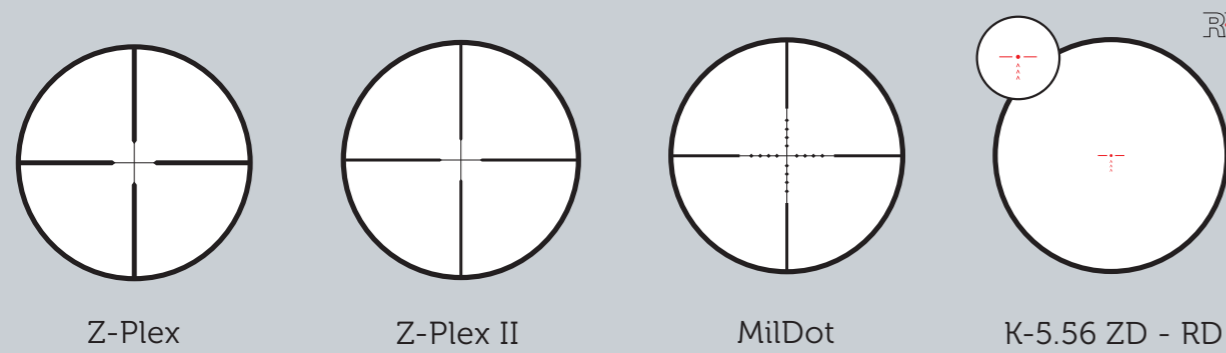

# Meopta is a proud sponsor of the Czech Biathlon Team.

The Czech National Biathlon Team uses Meopta spotting scopes.

Meopta is also proud to support the Norwegian Biathlon team by providing premium quality MeoStar S2 82mm HD spotting scopes for use in all their trainings and competitions. The Norwegian National Biathlon Team uses the MeoStar S2 82 HD.