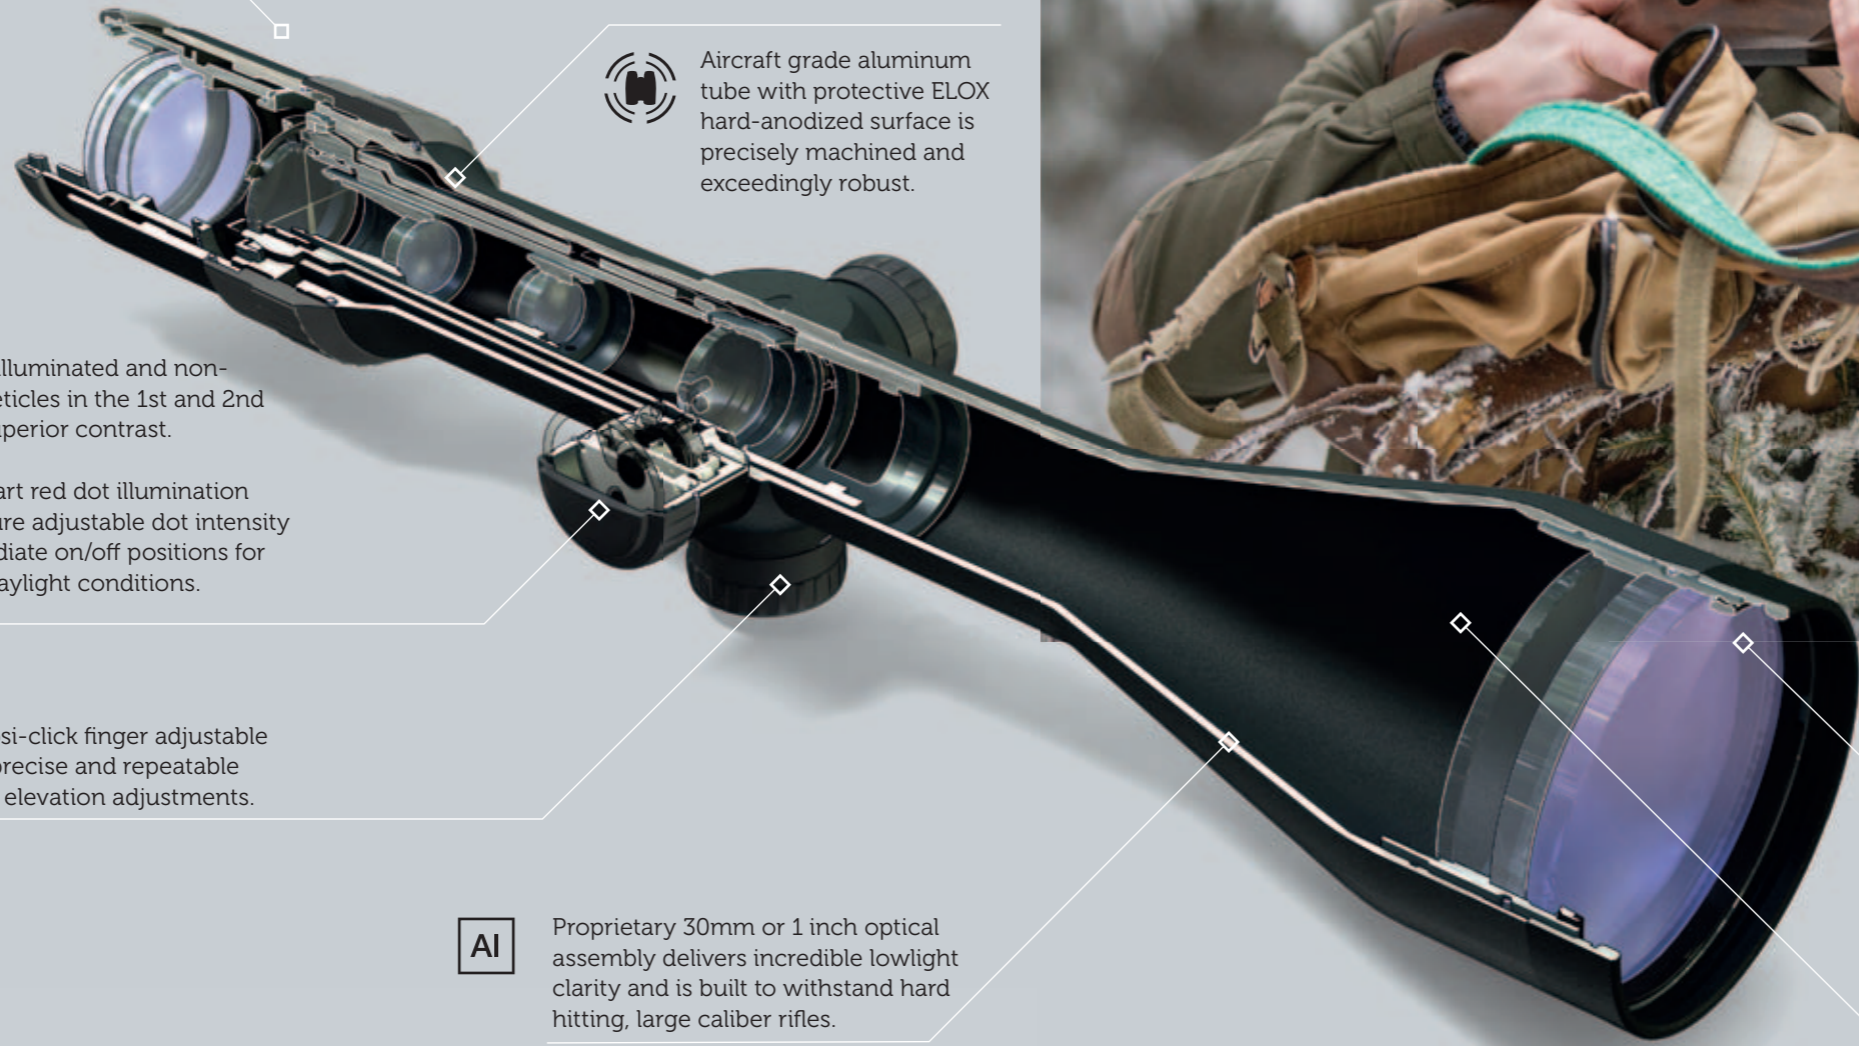

A Aircraft grade aluminum tube with protective ELOX hard-anodized surface is precisely machined and exceedingly robust.

+ Etched glass illuminated and non-illuminated reticles in the 1st and 2nd plane offer superior contrast.

State-of-the-art red dot illumination systems feature adjustable dot intensity with intermediate on/off positions for low light to daylight conditions.

+ MeoTrak II posi-click finger adjustable turrets offer precise and repeatable Windage and elevation adjustments.

AI Proprietary 30mm or 1 inch optical assembly delivers incredible lowlight clarity and is built to withstand hard hitting, large caliber rifles.

+ Meticulously ground and polished lenses are multi-coated with MeoLux or MeoBright anti-reflective lens coatings for maximum optical performance and light transmission.

+ All riflescopes are 100% guaranteed waterproof, submersible and are fully protected against humidity, rain and snow.

N₂ All riflescopes are purged and sealed with inert Nitrogen gas to provide 100% guaranteed fogproof performance.