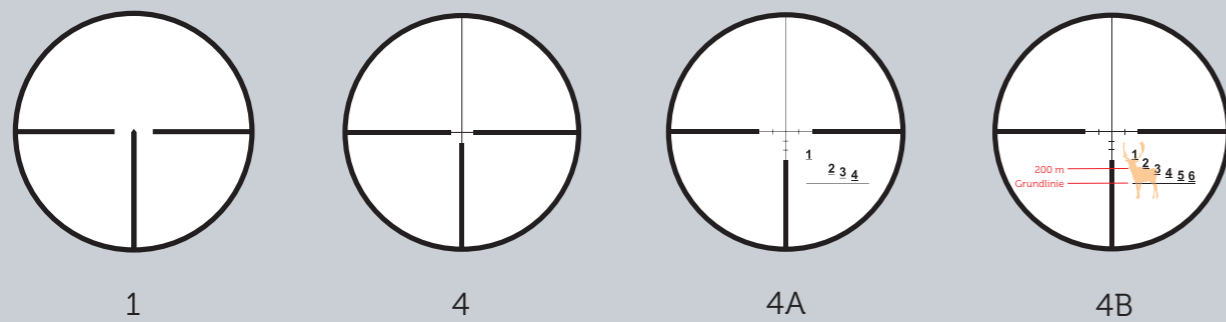

# Meopta is a proud sponsor of the Czech Biathlon Team.

The Czech National Biathlon Team uses Meopta spotting scopes.

Meopta is also proud to support the Norwegian Biathlon team by providing premium quality MeoStar S2 82mm HD spotting scopes for use in all their trainings and competitions. The Norwegian National Biathlon Team uses the MeoStar S2 82 HD.