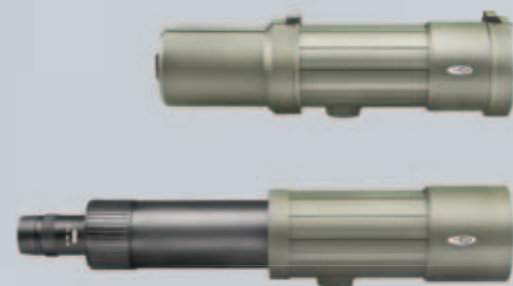

TGA 75

Designed and engineered for the traditional European hunter, the TGA 75 offers extremely rugged design and function with superb optical performance. The collapsible design of the TGA 75 makes it an ideal spotting scope for backpackers and hunters who often have to traverse rocky terrain and need a lightweight, yet durable spotting scope.

The innovative design and ease of use, also means that you do not need to set up a tripod to observe with the TGA 75; simply find a comfortable location and a stable rock or tree to support the scope as you observe the area.

It is suitable to be used in adverse lighting conditions, while in a stand, backpacking or stalking.

Parameters

- MeoBright
- Alluminium Body
- Lightweight
- Compact
- MeoShield
- Rubber Armoured

Interchangeable Eyepieces

Interchangeable eyepieces are the same as in the MeoStar S1 range, including an additional 30x WA-R wide-angle eyepiece featuring a range-finding reticle for simple determination of the range of the observed object.

Spring was in full swing and everything around was teeming with life. The next generation of fawns was playing in the dense turf long after dawn, filled with tireless energy and reckless carelessness. For me, these unrepeatable moments filled with wonderful experiences are the best reward for getting up early in the morning.

Comparison of the individual spotting scope types by basic technical specifications

technical parameters p.44-47

	MeoStar S1 75	TGA 75	MeoStar S2 82 HD
Properties	Waterproof, Submersible Nitrogen-charged	Water Resistant Without inert gas	Waterproof, Submersible Nitrogen-charged
Body	Aluminium Alloys/ Polycarbonate	Aluminium Alloys	Aluminium/ Magnesium Alloys
Finish	Painted	Rubber-Armoured	Rubber-Armoured
Ocular Thread Size	M34x0.75 Thread	M34x0.75 Thread	Bayonet Mount
Objective Lens	Standard	Standard	HD
Coating	MeoBright / MeoShield	MC / MeoShield	MeoBright / MeoShield MeoDrop