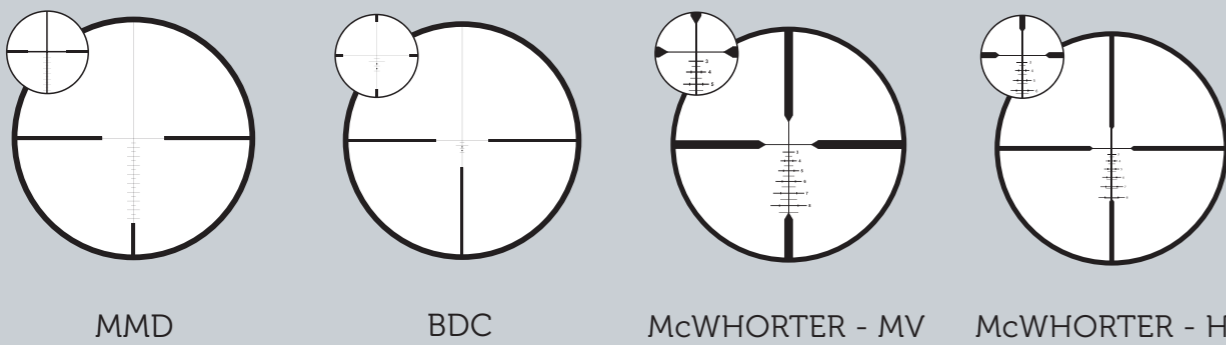

# Meopta is a proud sponsor of the Czech Biathlon Team.

The Czech National Biathlon Team uses Meopta spotting scopes.

Meopta is also proud to support the Norwegian Biathlon team by providing premium quality MeoStar S2 82mm HD spotting scopes for use in all their trainings and competitions. The Norwegian National Biathlon Team uses the MeoStar S2 82 HD.