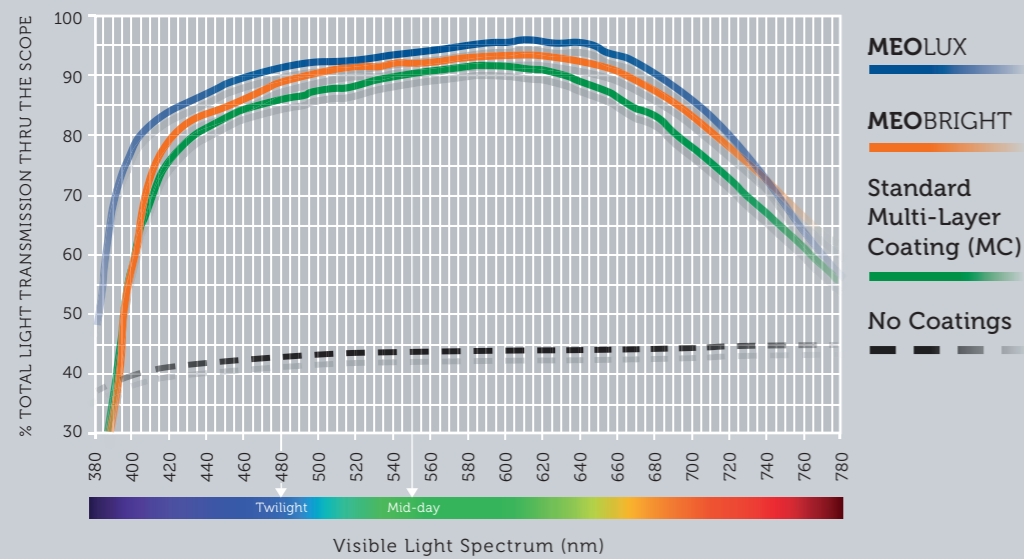

Optical Excellence

Some of the best hunting happens in the most dismal lighting and weather conditions. The darkness of dawn and dusk, cloud cover, fog, rain and shadow don't care that you are stalking a trophy buck. Thankfully... we do.

With over 80 years making the world's best optics, we know how to maximize light transmission, visual clarity and achieve optical excellence.

Our newest MeoLux and MeoBright ion assisted multi-coatings deliver incredible industry leading light transmission per lens surface. This means a Meopta riflescope, binocular or spotter will let you see more, better and longer.

MEOLUX

Our newest and highest performing ion-assisted multicoating featured in our new MeoStar R2 series riflescope lenses. This next generation lens multi-coating delivers industry leading light transmission per lens surface while suppressing reflection and glare. MeoLux multi-coated riflescopes deliver an overall light transmission of 95% which ensure the absolute brightest views imaginable.

MEOBRIGHT

Our high-performance ion-assisted multicoating featured on MeoStar R1, MeoPro and ZD series riflescopes, MeoStar binoculars and MeoStar S1 and S2 spotting scopes. MeoBright delivers outstanding light transmission per lens surface while suppressing reflection and glare. MeoBright multi-coated optics deliver performance the competition can't match.

MEO DROP

HYDROPHOBIC COATING

A proprietary hydrophobic lens coating designed to repel water, grease, skin oils and lens surface contaminants that can impair clarity. This microscopic hydrophobic layer – applied to external lens surfaces – repels water so aggressively that rain and moisture form a tight ball and simply roll off the lens surface. MeoDrop coated lenses are easily wiped clean with no smudging or smearing, stay clean longer and maintain the highest level of visual clarity.

MEO SHIELD

ANTI-ABRASION LENS COATING

A proprietary ion-assisted coating protects external lens surfaces and delivers enhanced resistance to scratching or abrasion in extreme conditions.

HD Glass Elements

HD Fluoride objective lens elements eliminate chromatic aberration (CA) or color fringing by bringing light wavelengths into a single common focus along the optical axis – delivering maximum resolution and vivid color fidelity in challenging lighting conditions.

30 Year Transferable Warranty

Meopta builds on its optical excellence, tradition and experience, and therefore provides a 30 year transferable warranty for selected products. Users may extend their warranty to 30 years on select newly purchased Meopta products via registration. Details and registration forms can be found at www.meoptasportsoptics.com