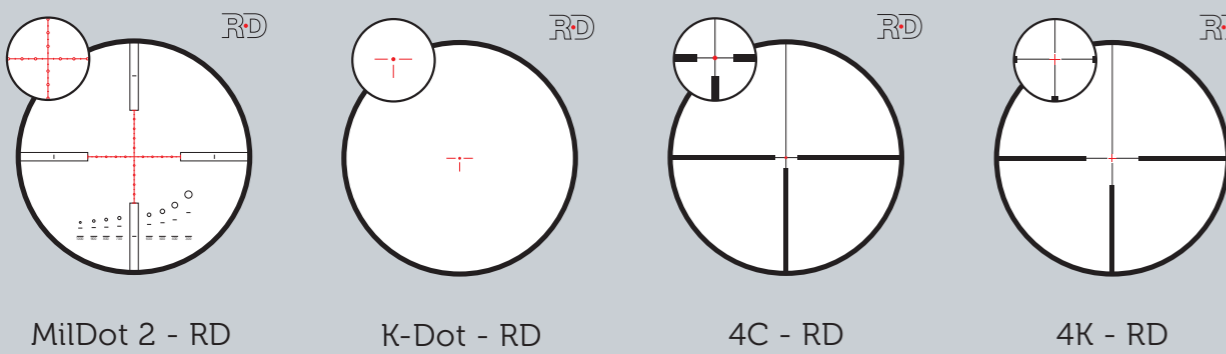

# Meopta is a proud sponsor of the Czech Biathlon Team.

The Czech National Biathlon Team uses Meopta spotting scopes.

Meopta is also proud to support the Norwegian Biathlon team by providing premium quality MeoStar S2 82mm HD spotting scopes for use in all their trainings and competitions. The Norwegian National Biathlon Team uses the MeoStar S2 82 HD.