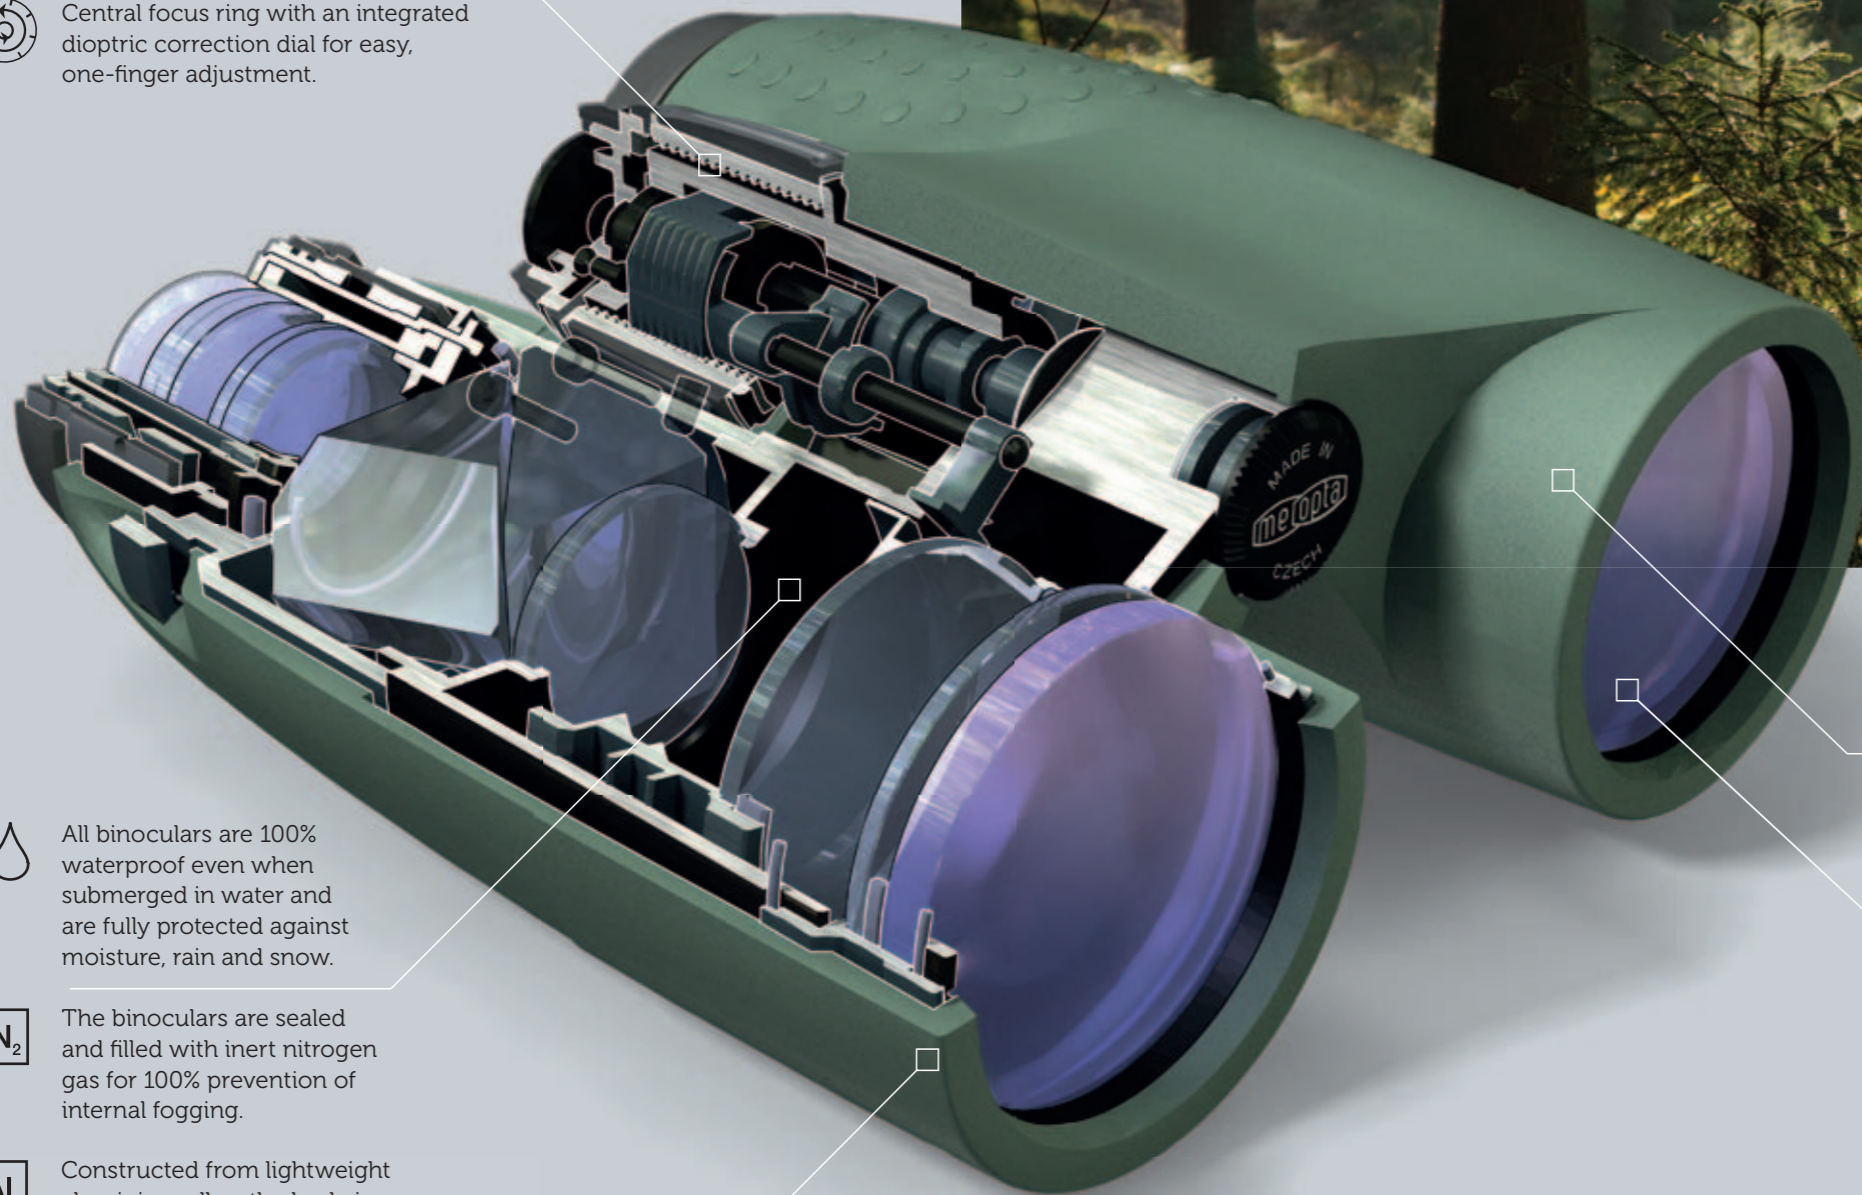

Binoculars

MeoStar B1 10x42 HD

Central focus ring with an integrated dioptric correction dial for easy, one-finger adjustment.

All binoculars are 100% waterproof even when submerged in water and are fully protected against moisture, rain and snow.

The binoculars are sealed and filled with inert nitrogen gas for 100% prevention of internal fogging.

Constructed from lightweight aluminium alloy, the body is exceptionally rugged to ensure a long life at extreme operating temperatures.

In the rays of the rising sun he is approaching. I hear the breaking of branches and I can see him already. Strong, wideantlers ending with a crown. A medium-old deer. I am standing behind a tree, calmly watching him, enjoying the atmosphere. I know now that I have won.

The protective rubber lining is soft and designed to provide a comfortable grip.

The MeoBright antireflective coating ensures extraordinary light transmission properties.

Fluoride HD glass elements to suppress chromatic aberration.